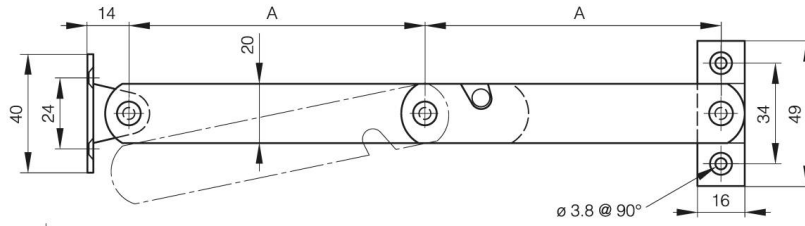

COMPAS ACIER ZINGUÉ

24-7-3530

A	175 mm
Matière	acier
Poids (g)	152 g

Finition

zingué

24-7-3525 & 24-7-3527 & 24-7-3529 & 24-7-3531

24-7-3526 & 24-7-3528 & 24-7-3530 & 24-7-3532