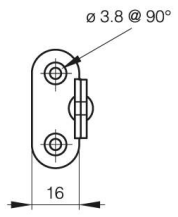

COMPAS ACIER ZINGUÉ

24-7-3530

A	175 mm
Matière	acier
Poids (g)	152 g

Finition

zingué

24-7-3525 & 24-7-3527 & 24-7-3529 & 24-7-3531

24-7-3526 & 24-7-3528 & 24-7-3530 & 24-7-3532