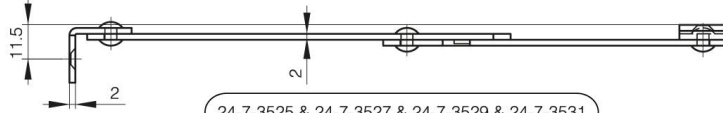

COMPAS ACIER ZINGUÉ

24-7-3530

A	175 mm
Matière	acier
Poids (g)	152 g

Finition

zingué

24-7-3525 & 24-7-3527 & 24-7-3529 & 24-7-3531

24-7-3526 & 24-7-3528 & 24-7-3530 & 24-7-3532