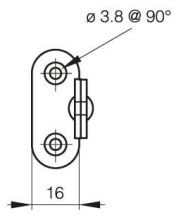

COMPAS ACIER ZINGUÉ

24-7-3526

A	125 mm
Matière	acier
Poids (g)	116 g

Finition

zingué

24-7-3525 & 24-7-3527 & 24-7-3529 & 24-7-3531

24-7-3526 & 24-7-3528 & 24-7-3530 & 24-7-3532