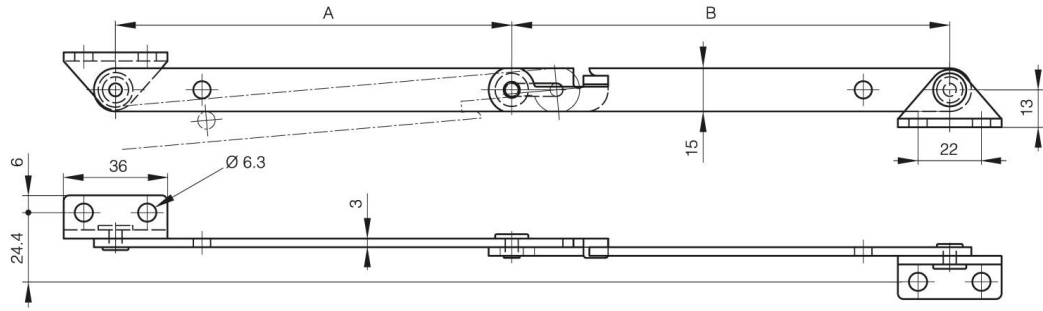

STAY WITH SAFETY STOP

24-1-3588

A	137.5 mm
Material	steel
Weight (g)	148 g
B	152 mm

Finish

zinc plated

24-1-9001 & 24-1-3588

24-1-9000 & 24-1-3578