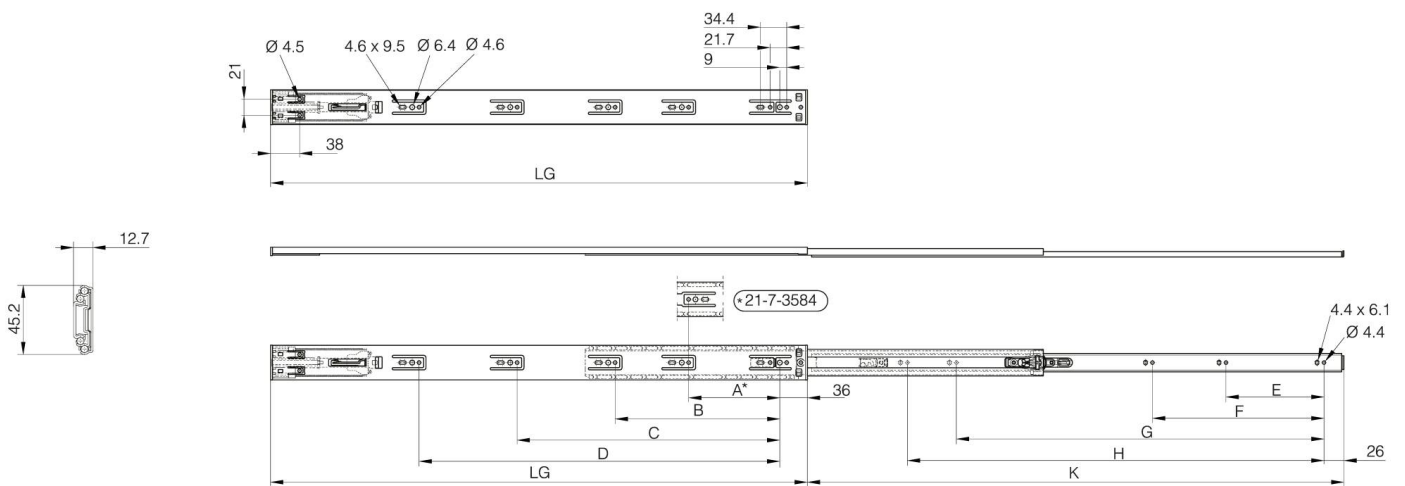

FULL EXTENSION BALL-BEARING SLIDE (3 PIECES), SOFT-CLOSING

21-7-3592

LG = slide length.

K = travel length.

CN = load rating (kg/pair).

Soft-close slide.

The drawer can be detached by pushing the lever while pulling the drawer out.

Soft-closes at 20 mm distance from closed position (LG = 300-350 mm) or 36 mm distance from closed position (LG = 400-700 mm).

The maximum width of the drawer is the slide length (LG) + 200 mm.

Sold in pairs.

Produced mainly in stainless steel, for a complete description of the materials contact us.

A	119 mm
Material	304 stainless steel
Weight (g)	980 g
B	215 mm
C	343 mm
E (knuckle or thickness)	128 mm
D (pin diameter)	471
F (pitch)	224 mm
G (pitch)	480 mm
H (height or starting holes)	544 mm
Finish	raw

K	700 mm
LG (slide length)	700 mm
CN (load rating)	35 kg/paire