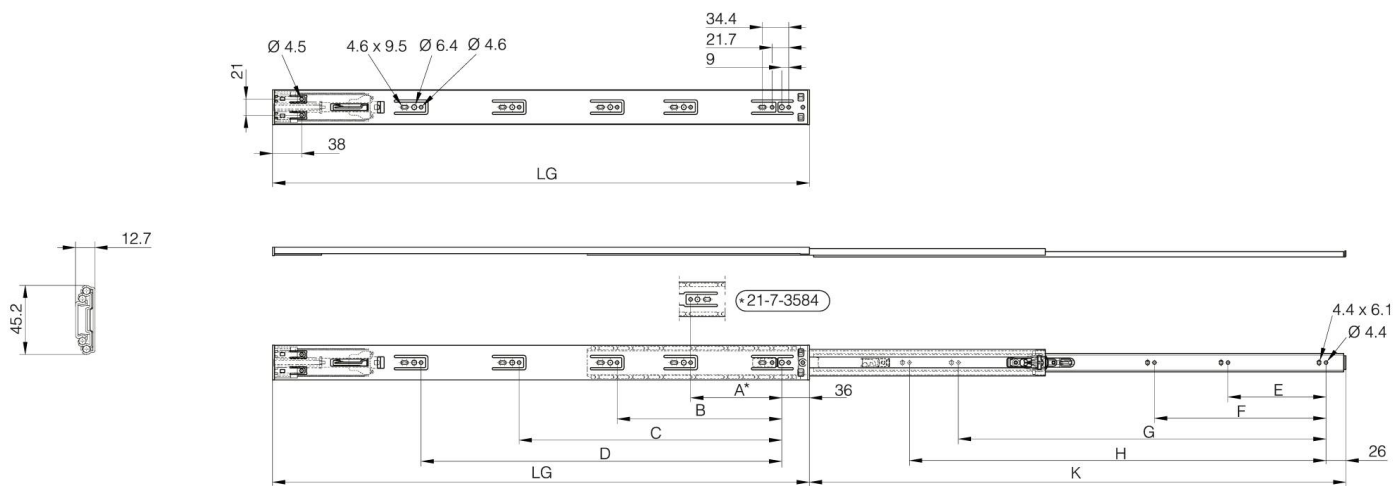

FULL EXTENSION BALL-BEARING SLIDE (3 PIECES), SOFT-CLOSING

21-7-3591

LG = slide length.

K = travel length.

CN = load rating (kg/pair).

Soft-close slide.

The drawer can be detached by pushing the lever while pulling the drawer out.

Soft-closes at 20 mm distance from closed position (LG = 300-350 mm) or 36 mm distance from closed position (LG = 400-700 mm).

The maximum width of the drawer is the slide length (LG) + 200 mm.

Sold in pairs.

Produced mainly in stainless steel, for a complete description of the materials contact us.

A	119 mm
Material	304 stainless steel
Weight (g)	905 g
B	215 mm
C	311 mm
E (knuckle or thickness)	128 mm
D (pin diameter)	407
F (pitch)	224 mm
G (pitch)	416 mm
H (height or starting holes)	494 mm
Finish	raw

K	650 mm
LG (slide length)	650 mm
CN (load rating)	35 kg/paire