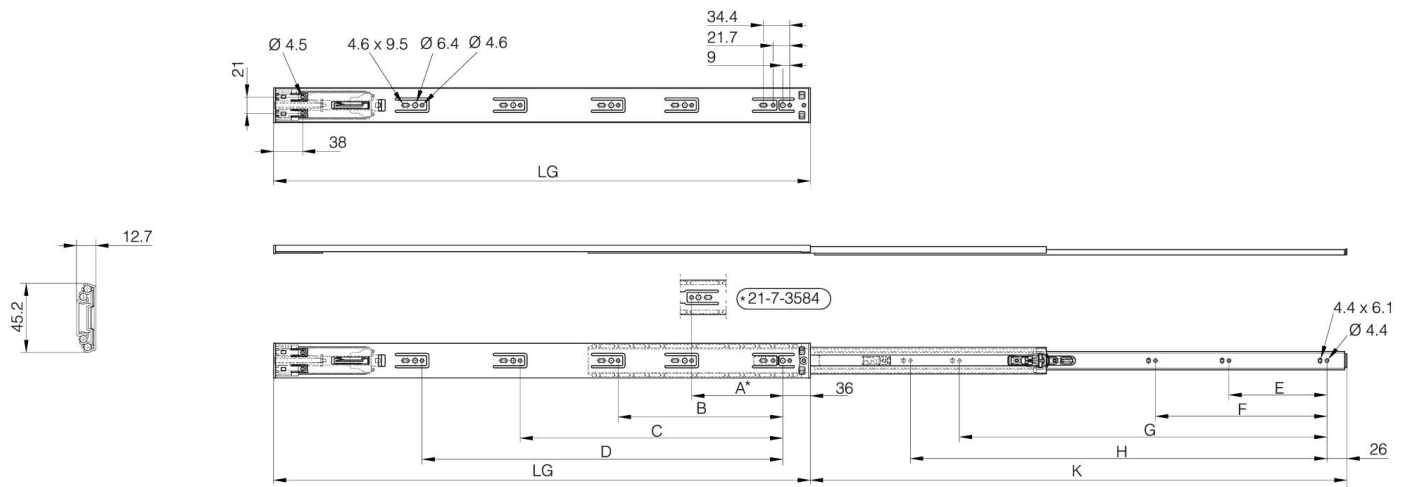

FULL EXTENSION BALL-BEARING SLIDE (3 PIECES), SOFT-CLOSING

21-7-3589

LG = slide length.

K = travel length.

CN = load rating (kg/pair).

Soft-close slide.

The drawer can be detached by pushing the lever while pulling the drawer out.

Soft-closes at 20 mm distance from closed position (LG = 300-350 mm) or 36 mm distance from closed position (LG = 400-700 mm).

The maximum width of the drawer is the slide length (LG) + 200 mm.

Sold in pairs.

Produced mainly in stainless steel, for a complete description of the materials contact us.

A	119 mm
Material	304 stainless steel
Weight (g)	730 g
B	215 mm
C	311 mm
E (knuckle or thickness)	96 mm
D (pin diameter)	0
F (pitch)	160 mm
H (height or starting holes)	394 mm
Finish	raw

K	550 mm
LG (slide length)	550 mm
CN (load rating)	35 kg/paire