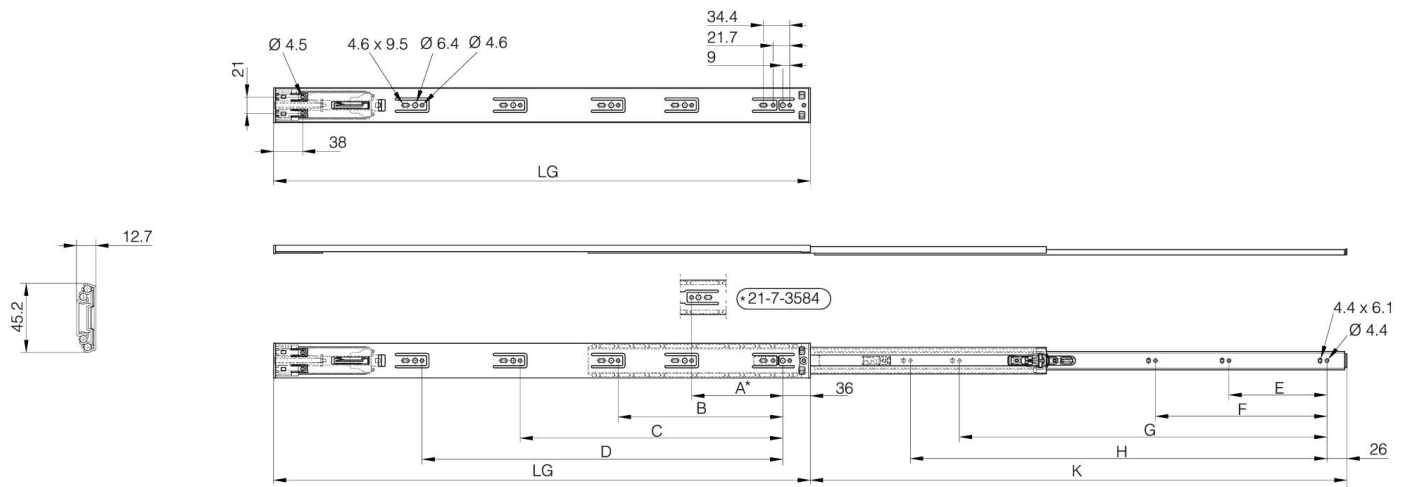

## **FULL EXTENSION BALL-BEARING SLIDE (3 PIECES), SOFT-CLOSING**

**21-7-3588**

LG = slide length.

K = travel length.

CN = load rating (kg/pair).

Soft-close slide.

The drawer can be detached by pushing the lever while pulling the drawer out.

Soft-closes at 20 mm distance from closed position (LG = 300-350 mm) or 36 mm distance from closed position (LG = 400-700 mm).

The maximum width of the drawer is the slide length (LG) + 200 mm.

Sold in pairs.

Produced mainly in stainless steel, for a complete description of the materials contact us.

<b>A</b>	119 mm
<b>Material</b>	304 stainless steel
<b>Weight (g)</b>	680 g
<b>B</b>	279 mm
<b>C</b>	0 mm
<b>E (knuckle or thickness)</b>	96 mm
<b>D (pin diameter)</b>	0
<b>F (pitch)</b>	160 mm
<b>H (height or starting holes)</b>	344 mm
<b>Finish</b>	raw

<b>K</b>	500 mm
<b>LG (slide length)</b>	500 mm
<b>CN (load rating)</b>	35 kg/paire