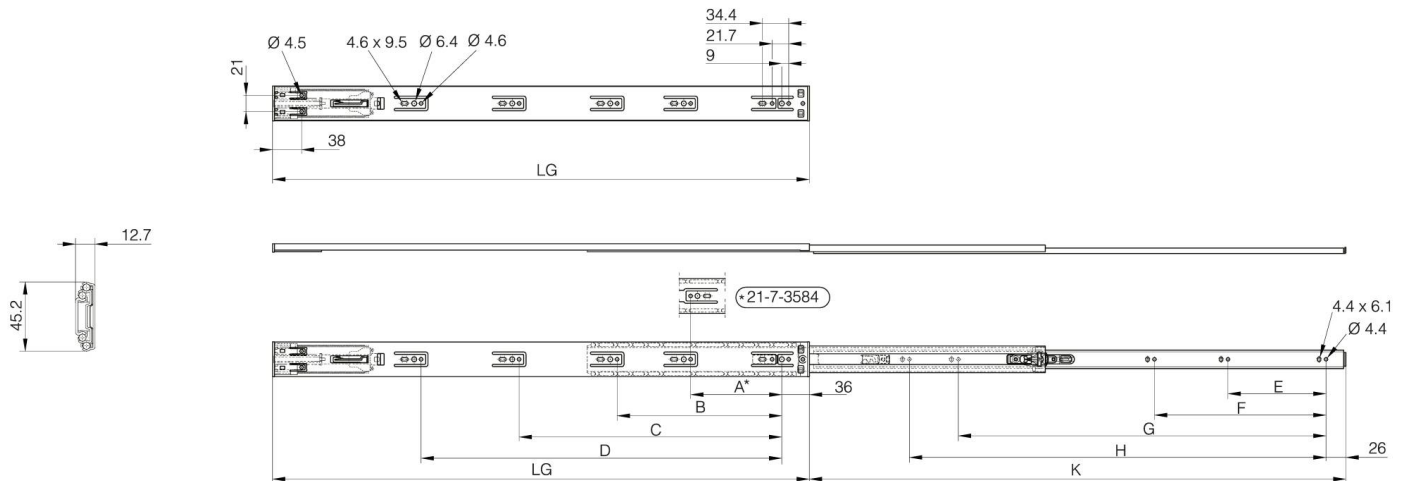

FULL EXTENSION BALL-BEARING SLIDE (3 PIECES), SOFT-CLOSING

21-7-3584

LG = slide length.

K = travel length.

CN = load rating (kg/pair).

Soft-close slide.

The drawer can be detached by pushing the lever while pulling the drawer out.

Soft-closes at 20 mm distance from closed position (LG = 300-350 mm) or 36 mm distance from closed position (LG = 400-700 mm).

The maximum width of the drawer is the slide length (LG) + 200 mm.

Sold in pairs.

Produced mainly in stainless steel, for a complete description of the materials contact us.

A	145 mm
Material	304 stainless steel
Weight (g)	390 g
B	0 mm
C	0 mm
D (pin diameter)	0
H (height or starting holes)	174 mm
Finish	raw

K	265 mm
LG (slide length)	300 mm
CN (load rating)	16 kg/paire