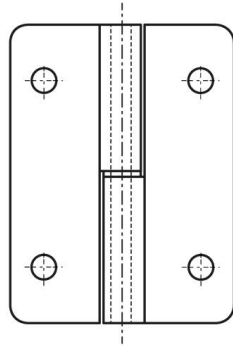

LIFT-OFF HINGES 80 X 60 MM - STAINLESS STEEL

14-1-3873

Pin and washer in stainless steel.

A (length)	80 mm
Note	type 2
Material	304 stainless steel
Weight (g)	115 g
B (width)	60 mm
C	2 mm
S	6.3 mm
D (pin diameter)	6
Finish	raw

14-1-3872

14-1-3873