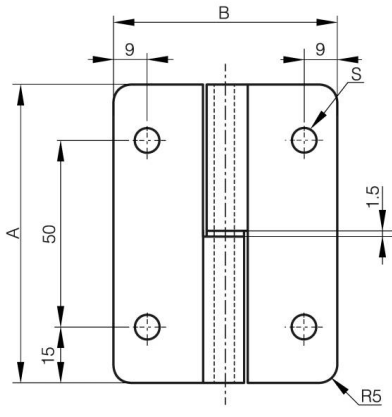

LIFT-OFF HINGES 80 X 60 MM - STAINLESS STEEL

14-1-3873

Pin and washer in stainless steel.

A (length)	80 mm
Note	type 2
Material	304 stainless steel
Weight (g)	115 g
B (width)	60 mm
C	2 mm
S	6.3 mm
D (pin diameter)	6
Finish	raw

14-1-3872

14-1-3873