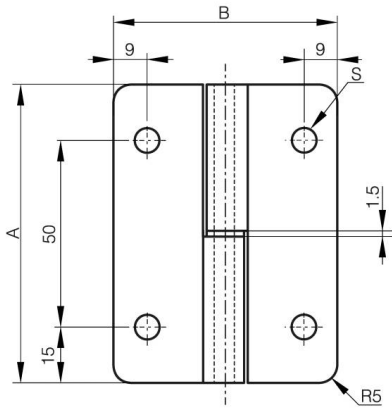

LIFT-OFF HINGES 80 X 60 MM - STAINLESS STEEL

14-1-3872

Pin and washer in stainless steel.

A (length)	80 mm
Note	type 1
Material	304 stainless steel
Weight (g)	115 g
B (width)	60 mm
C	2 mm
S	6.3 mm
D (pin diameter)	6
Finish	raw

14-1-3872

14-1-3873