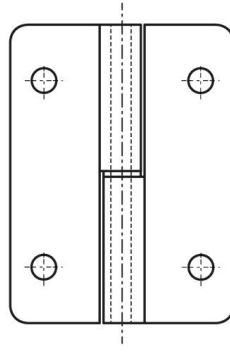

LIFT-OFF HINGES 80 X 60 MM - STAINLESS STEEL

14-1-3872

Pin and washer in stainless steel.

A (length)	80 mm
Note	type 1
Material	304 stainless steel
Weight (g)	115 g
B (width)	60 mm
C	2 mm
S	6.3 mm
D (pin diameter)	6
Finish	raw

14-1-3872

14-1-3873