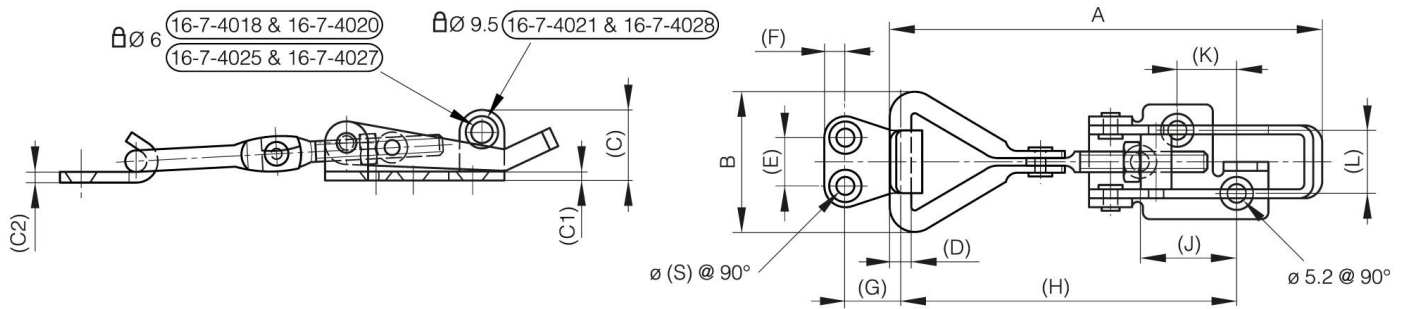

## **ADJUSTABLE TOGGLE LATCHES WITH STRIKE - PADLOCKABLE - 82 MM TO 118 MM**

**16-7-4025**

<b>A</b>	82 mm
<b>Note</b>	$82 < A < 92$

<b>Material</b>	304 stainless steel
<b>Weight (g)</b>	48 g
<b>B</b>	27 mm
<b>C</b>	19 mm
<b>S (hole diameter)</b>	4 mm
<b>E (knuckle or thickness)</b>	14 mm
<b>D (pin diameter)</b>	4
<b>F (pitch)</b>	4.5 mm
<b>G (pitch)</b>	10 mm
<b>H (height or starting holes)</b>	62-72 mm
<b>Finish</b>	raw
<b>J</b>	22 mm
<b>L</b>	14 mm
<b>C1</b>	2 mm
<b>C2</b>	2 mm

<b>K</b>	11 mm
----------	-------