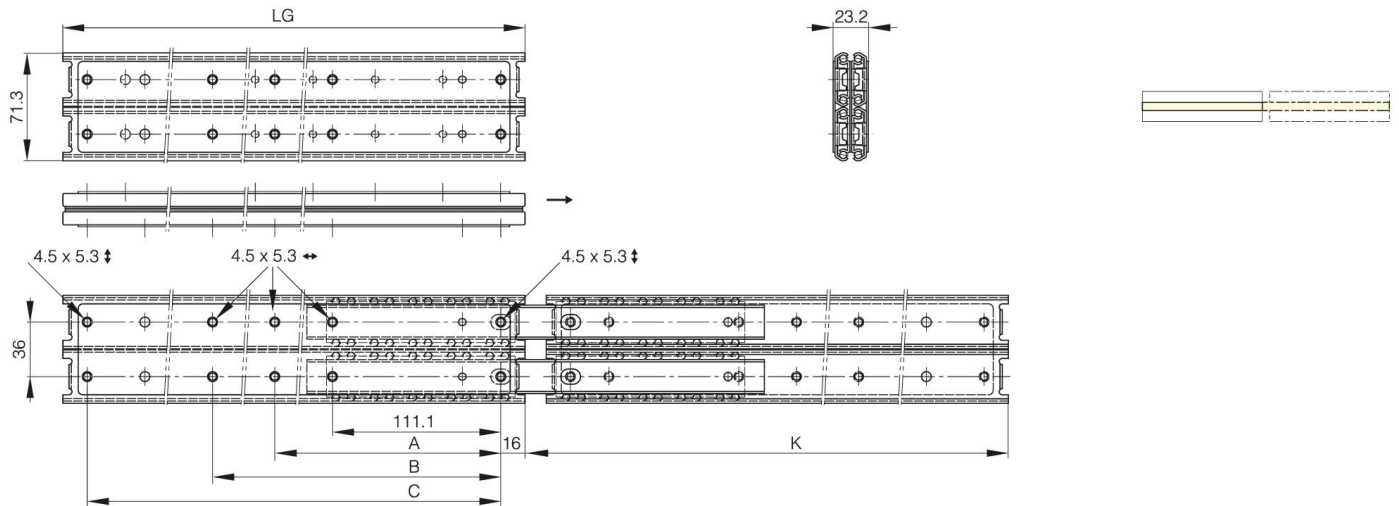

**HEAVY DUTY, FULL EXTENSION BALL-BEARING SLIDE (3 PIECES), FRONT DISCONNECT AND POSITIVE STOP**

**21-7-3553**

LG = slide length.

K = travel length.

CN = load rating (kg/pair).

Sold by the unit.

<b>A</b>	314.3 mm
<b>Material</b>	304 stainless steel
<b>Weight (g)</b>	3840 g
<b>B</b>	504.8 mm
<b>C</b>	628.6 mm
<b>Finish</b>	raw

<b>K</b>	674.6 mm
<b>LG (slide length)</b>	660.6 mm
<b>CN (load rating)</b>	200 kg/paire