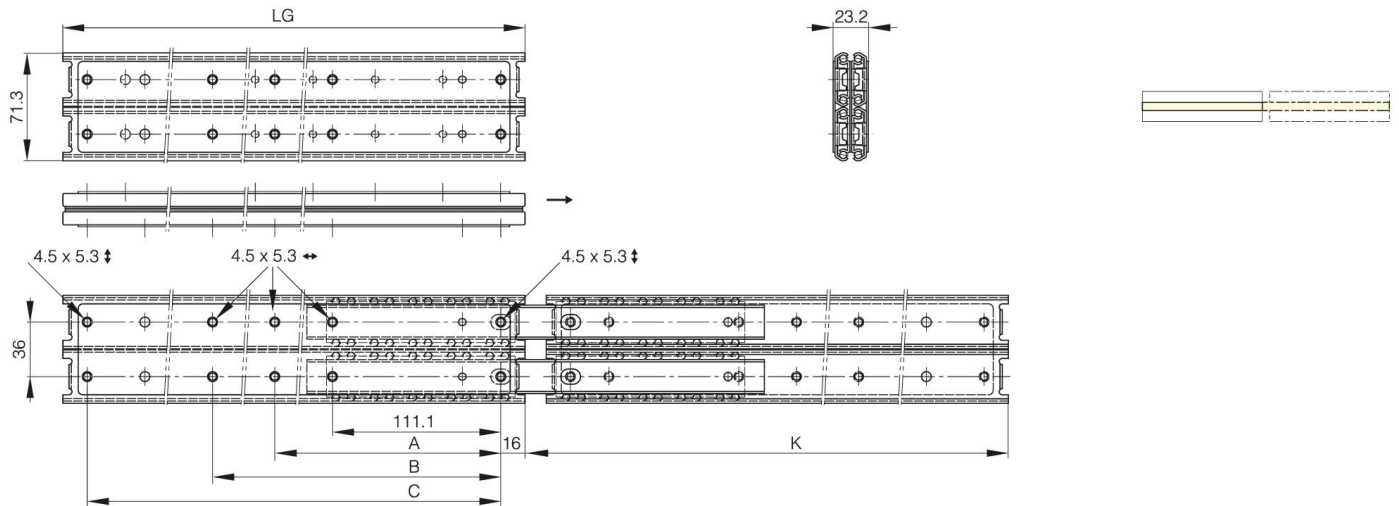

**HEAVY DUTY, FULL EXTENSION BALL-BEARING SLIDE (3 PIECES), FRONT DISCONNECT AND POSITIVE STOP**

**21-7-3551**

LG = slide length.

K = travel length.

CN = load rating (kg/pair).

Sold by the unit.

<b>A</b>	263.5 mm
<b>Material</b>	304 stainless steel
<b>Weight (g)</b>	3250 g
<b>B</b>	403.2 mm
<b>C</b>	527 mm
<b>Finish</b>	raw

<b>K</b>	573 mm
<b>LG (slide length)</b>	559 mm
<b>CN (load rating)</b>	229 kg/paire