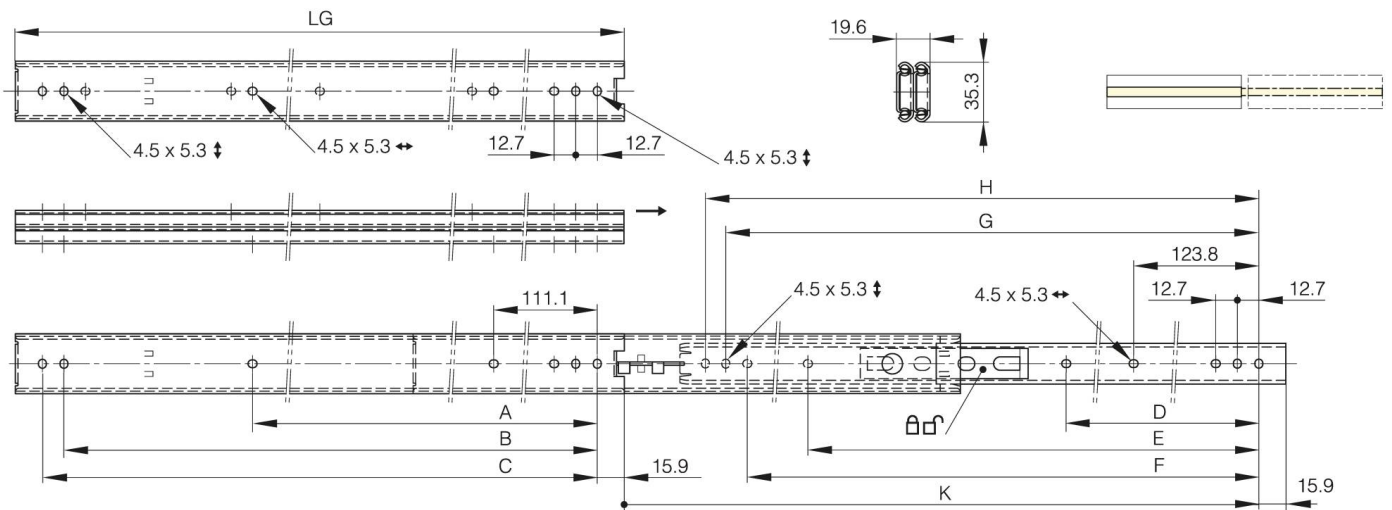

## **FULL EXTENSION BALL-BEARING SLIDE (3 PIECES), FRONT DISCONNECT AND POSITIVE LOCK**

**21-7-3574**

LG = slide length.

K = travel length.

CN = load rating (kg/pair).

Sold by the unit.

<b>A</b>	504.8 mm
<b>Material</b>	304 stainless steel
<b>Weight (g)</b>	1400 g
<b>B</b>	615.9 mm
<b>C</b>	628.6 mm
<b>E (knuckle or thickness)</b>	517.5 mm
<b>D (pin diameter)</b>	314.3
<b>F (pitch)</b>	603.2 mm
<b>G (pitch)</b>	615.9 mm
<b>H (height or starting holes)</b>	628.6 mm
<b>Finish</b>	raw

<b>K</b>	675.7 mm
<b>LG (slide length)</b>	660.4 mm
<b>CN (load rating)</b>	39 kg/paire