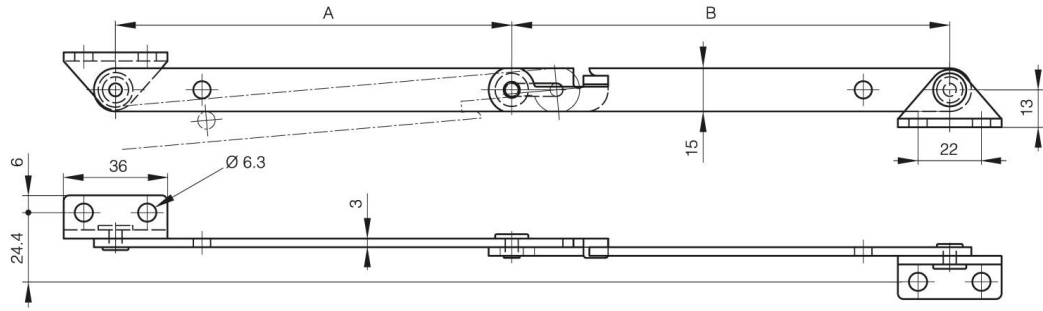

## STAY WITH SAFETY STOP

24-1-9001

<b>A</b>	139 mm
<b>Material</b>	304 stainless steel
<b>Weight (g)</b>	148 g
<b>B</b>	152 mm

**Finish**

**raw**

24-1-9001 & 24-1-3588

24-1-9000 & 24-1-3578