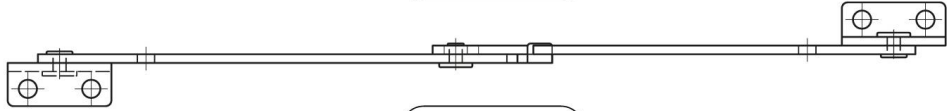

## STAY WITH SAFETY STOP

24-1-9001

<b>A</b>	139 mm
<b>Material</b>	304 stainless steel
<b>Weight (g)</b>	148 g
<b>B</b>	152 mm

**Finish**

**raw**

24-1-9001 & 24-1-3588

24-1-9000 & 24-1-3578