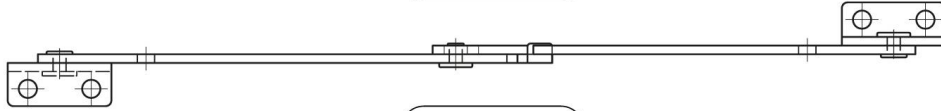

STAY WITH SAFETY STOP

24-1-9000

A	139 mm
Material	304 stainless steel
Weight (g)	148 g
B	152 mm

Finish

raw

24-1-9001 & 24-1-3588

24-1-9000 & 24-1-3578