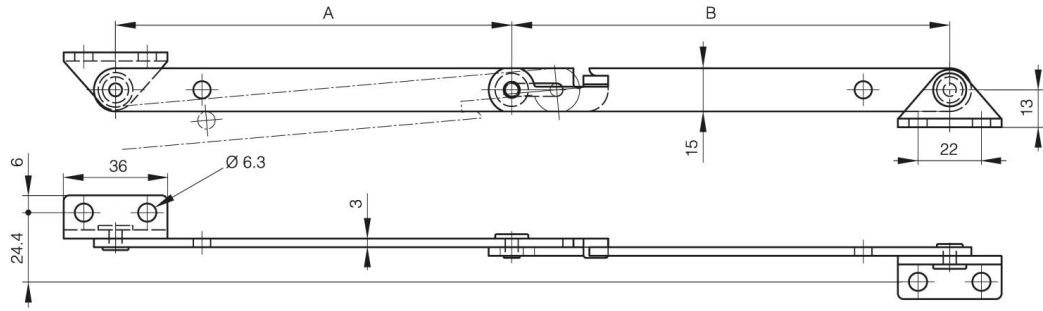

STAY WITH SAFETY STOP

24-1-9000

A	139 mm
Material	304 stainless steel
Weight (g)	148 g
B	152 mm

Finish

raw

24-1-9001 & 24-1-3588

24-1-9000 & 24-1-3578