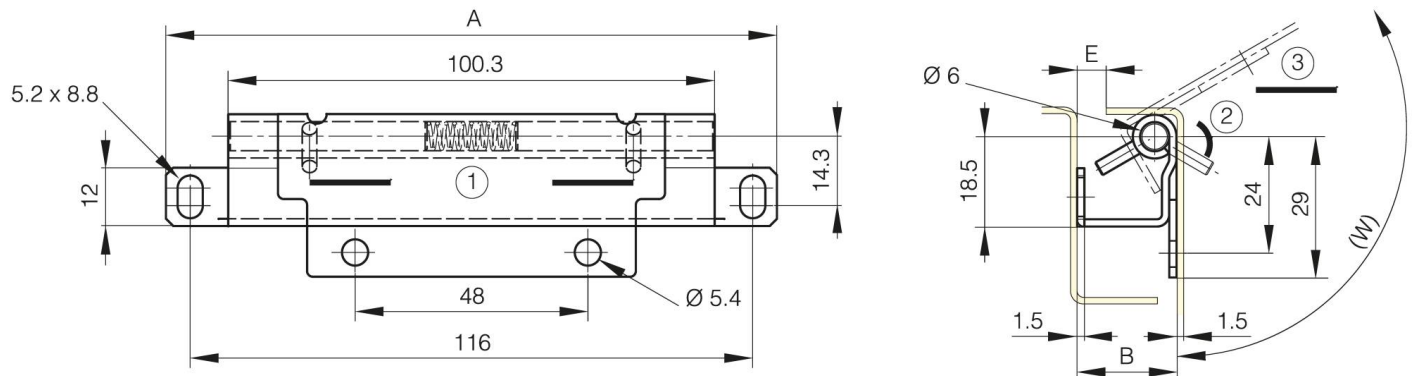

CONCEALED HINGES WITH RETRACTABLE PIN

62-1-9001

Quick-release concealed hinge for tool-free door removal with fixed retractable pin.

A	126 mm
Material	304 stainless steel

Weight (g)	102 g
B	20.5 mm
E (knuckle or thickness)	4 mm
Finish	raw

W (opening angle)	117° Degré
--------------------------	------------