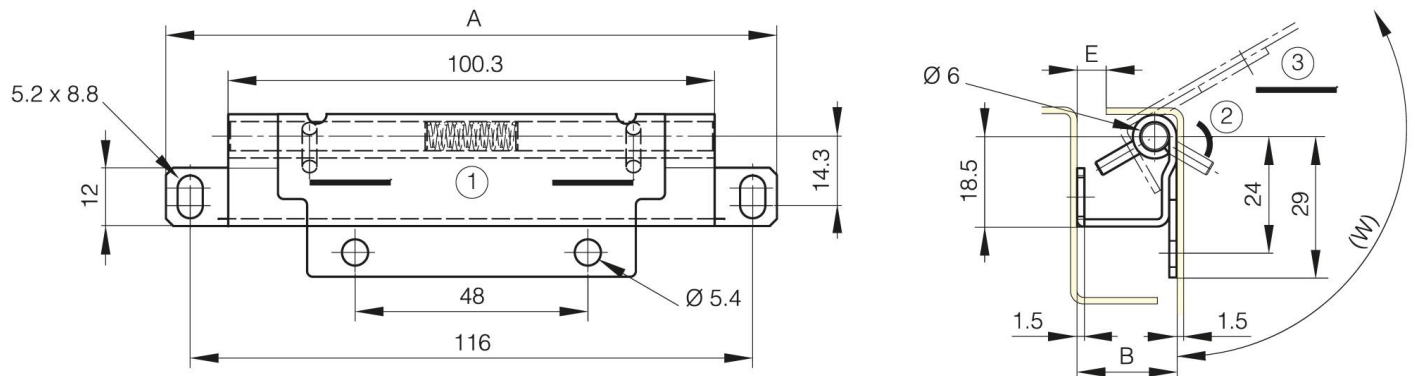

CONCEALED HINGES WITH RETRACTABLE PIN

62-1-9000

Quick-release concealed hinge for tool-free door removal with fixed retractable pin.

A	126 mm
Material	304 stainless steel

Weight (g)	95 g
B	17.5 mm
E (knuckle or thickness)	3 mm
Finish	raw

W (opening angle)	122° Degré
--------------------------	------------