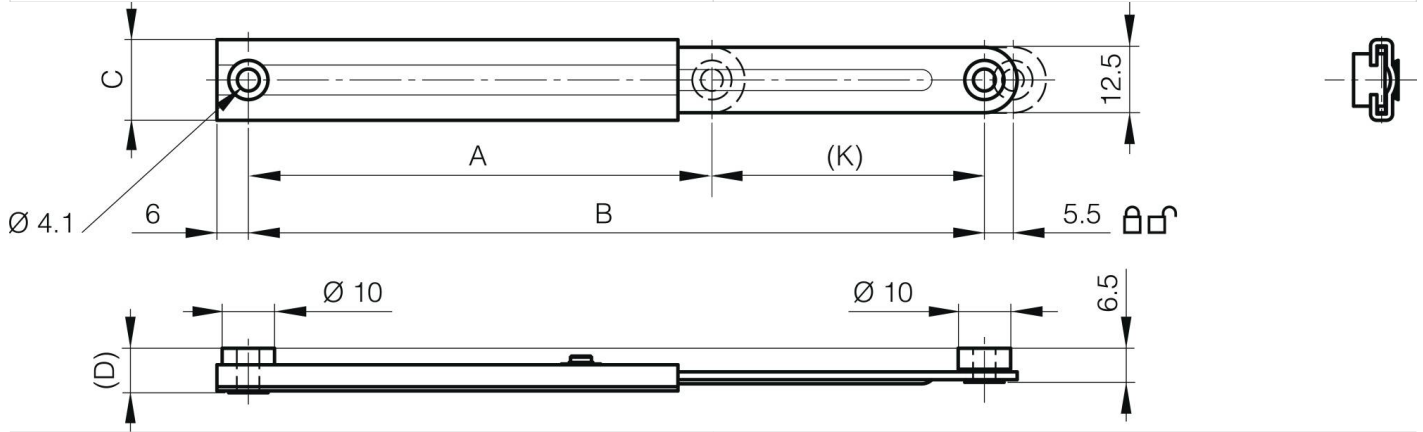

SUPPORT STAYS WITH AUTOMATIC RELEASE - SMALL SIZE

24-7-3577

Load capacity: 6 kg.

Produced mainly in stainless steel, for a complete description of the materials contact us.

A	67 mm
Material	304 stainless steel

Weight (g)	10 g
B	100 mm
C	15.4 mm
D (pin diameter)	8.8
Finish	raw

K	32 mm
----------	-------