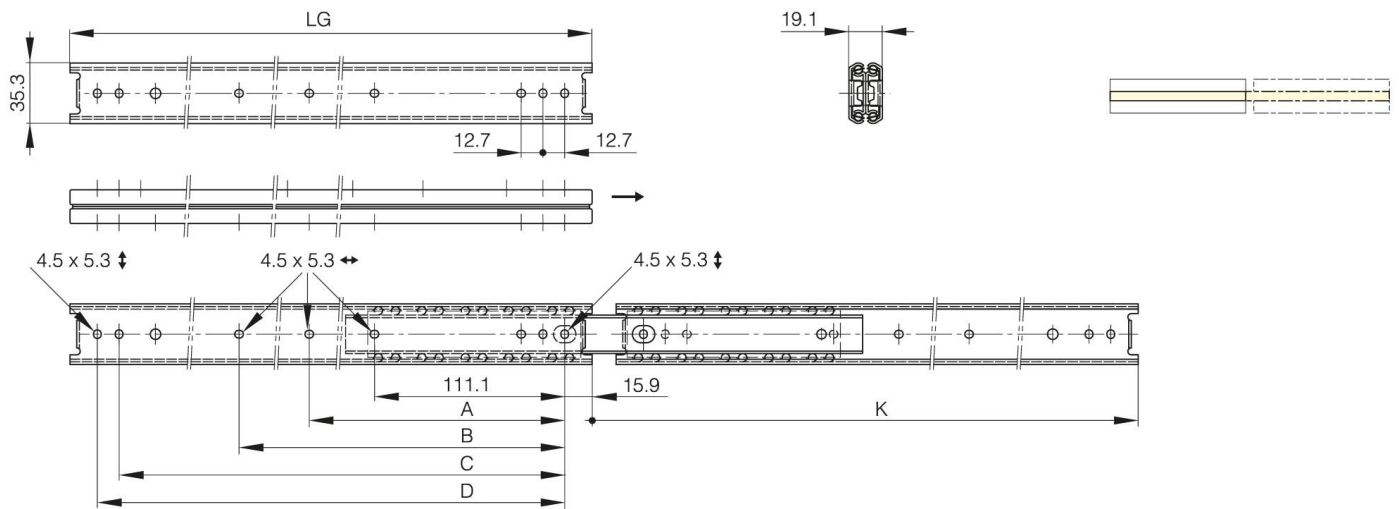

## **FULL EXTENSION BALL-BEARING SLIDE (3 PIECES), FRONT DISCONNECT AND POSITIVE STOP**

**21-7-3555**

LG = slide length.

K = travel length.

CN = load rating (kg/pair).

Sold by the unit.

<b>A</b>	0 mm
<b>Material</b>	304 stainless steel
<b>Weight (g)</b>	820 g
<b>B</b>	250.8 mm
<b>C</b>	361.9 mm
<b>D (pin diameter)</b>	374.6
<b>Finish</b>	raw

<b>K</b>	428.4 mm
<b>LG (slide length)</b>	406.4 mm
<b>CN (load rating)</b>	57 kg/paire