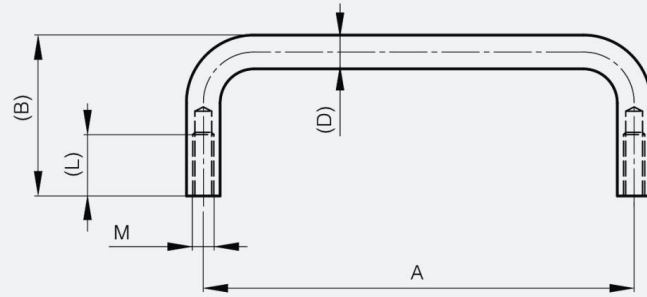

REAR MOUNTED GRAB HANDLES 52 TO 120 MM

19-7-3410

A	100 mm
Material	brass
Weight (g)	44 g

B	30 mm
D (pin diameter)	7
Finish	chrome plated
L	8 mm

M	4 mm
----------	------