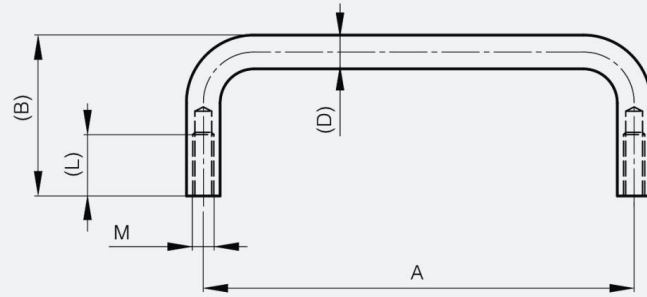

REAR MOUNTED GRAB HANDLES 52 TO 120 MM

19-7-3409

A	100 mm
Material	aluminium
Weight (g)	14 g

B	30 mm
D (pin diameter)	7
Finish	polished
L	8 mm

M	4 mm
----------	------