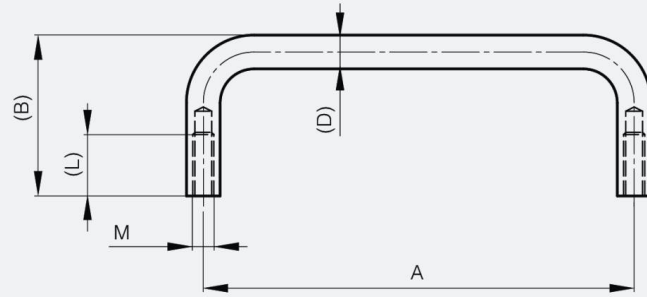

REAR MOUNTED GRAB HANDLES 52 TO 120 MM

19-7-3685

A	100 mm
Material	aluminium
Weight (g)	20 g

B	34 mm
D (pin diameter)	8
Finish	clear anodised
L	12 mm

M	4 mm
----------	------