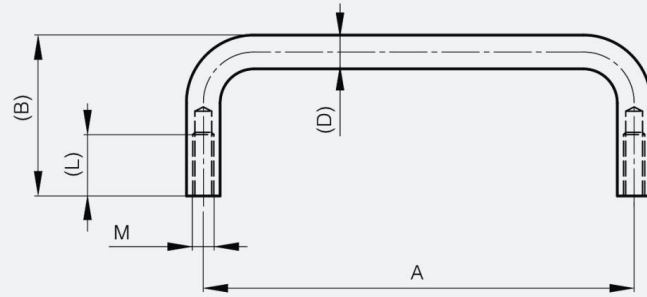

REAR MOUNTED GRAB HANDLES 52 TO 120 MM

19-7-3684

A	80 mm
Material	aluminium
Weight (g)	17 g

B	34 mm
D (pin diameter)	8
Finish	clear anodised
L	12 mm

M	4 mm
----------	------