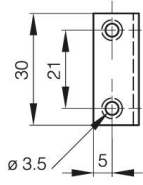

## **BLACK ZINC PLATED STAYS B**

**24-1-3324**

<b>A</b>	80 mm
<b>Material</b>	steel
<b>Weight (g)</b>	33 g

**Finish**

black zinc plated

24-1-3324

24-1-3323