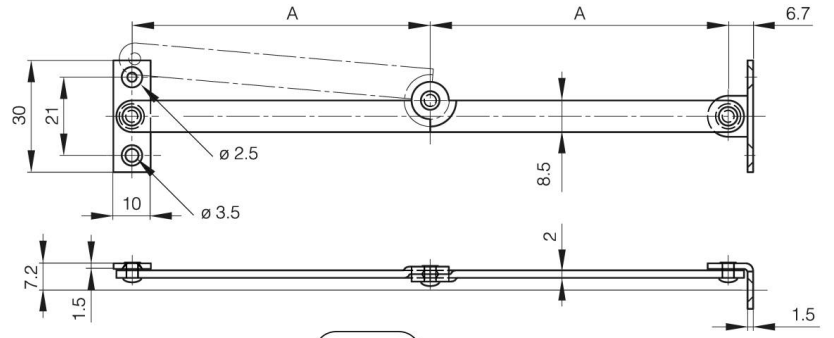

## **BLACK ZINC PLATED STAYS B**

**24-1-3324**

<b>A</b>	80 mm
<b>Material</b>	steel
<b>Weight (g)</b>	33 g

**Finish**

black zinc plated

24-1-3324

24-1-3323