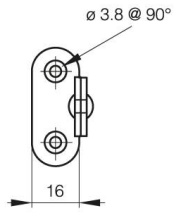

## ZINC PLATED STAYS

24-7-3532

<b>A</b>	200 mm
<b>Material</b>	steel
<b>Weight (g)</b>	167 g

**Finish**

zinc plated

24-7-3525 & 24-7-3527 & 24-7-3529 & 24-7-3531

24-7-3526 & 24-7-3528 & 24-7-3530 & 24-7-3532