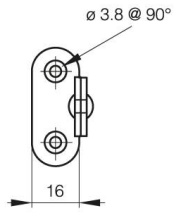

## ZINC PLATED STAYS

24-7-3531

<b>A</b>	200 mm
<b>Material</b>	steel
<b>Weight (g)</b>	167 g

**Finish**

zinc plated

24-7-3525 & 24-7-3527 & 24-7-3529 & 24-7-3531

24-7-3526 & 24-7-3528 & 24-7-3530 & 24-7-3532