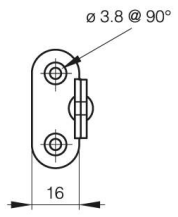

## ZINC PLATED STAYS

24-7-3527

<b>A</b>	150 mm
<b>Material</b>	steel
<b>Weight (g)</b>	133 g

**Finish**

zinc plated

24-7-3525 & 24-7-3527 & 24-7-3529 & 24-7-3531

24-7-3526 & 24-7-3528 & 24-7-3530 & 24-7-3532