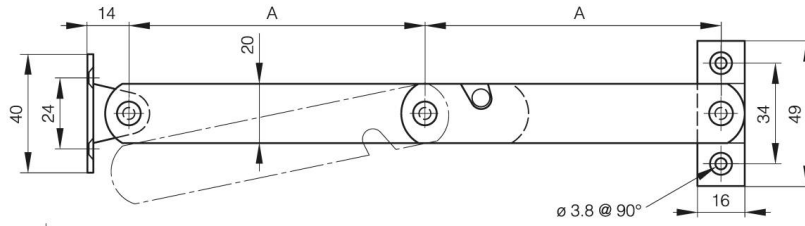

## ZINC PLATED STAYS

24-7-3527

<b>A</b>	150 mm
<b>Material</b>	steel
<b>Weight (g)</b>	133 g

**Finish**

zinc plated

24-7-3525 & 24-7-3527 & 24-7-3529 & 24-7-3531

24-7-3526 & 24-7-3528 & 24-7-3530 & 24-7-3532