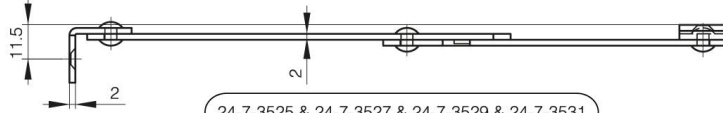

## ZINC PLATED STAYS

24-7-3527

<b>A</b>	150 mm
<b>Material</b>	steel
<b>Weight (g)</b>	133 g

**Finish**

zinc plated

24-7-3525 & 24-7-3527 & 24-7-3529 & 24-7-3531

24-7-3526 & 24-7-3528 & 24-7-3530 & 24-7-3532