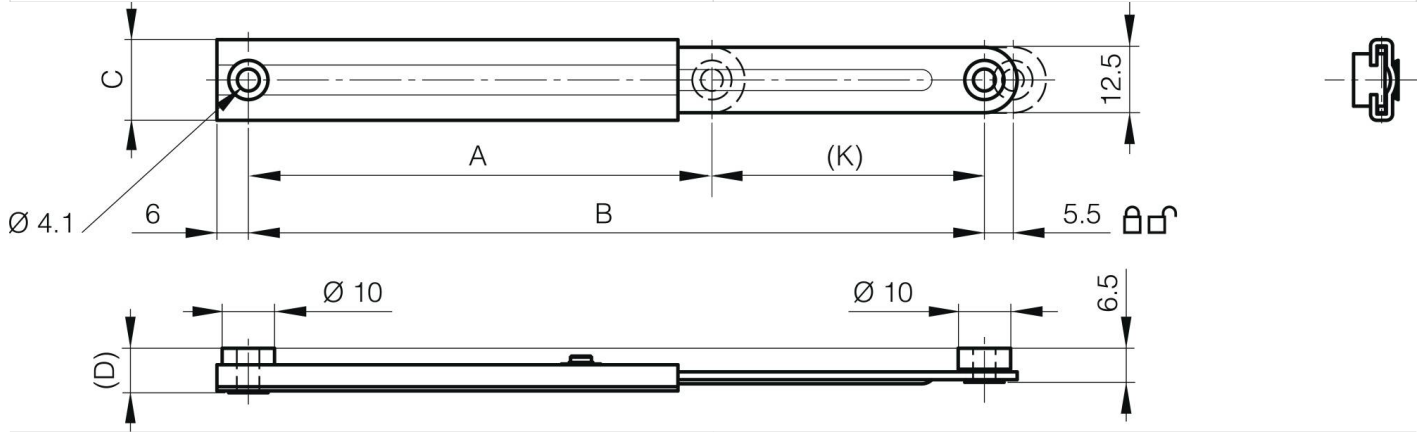

SUPPORT STAYS WITH AUTOMATIC RELEASE - SMALL SIZE

24-7-3571

Load capacity: 6 kg.

Produced mainly in stainless steel, for a complete description of the materials contact us.

A	88 mm
Material	304 stainless steel

Weight (g)	40 g
B	140 mm
C	15.4 mm
D (pin diameter)	8.8
Finish	raw

K	52 mm
----------	-------