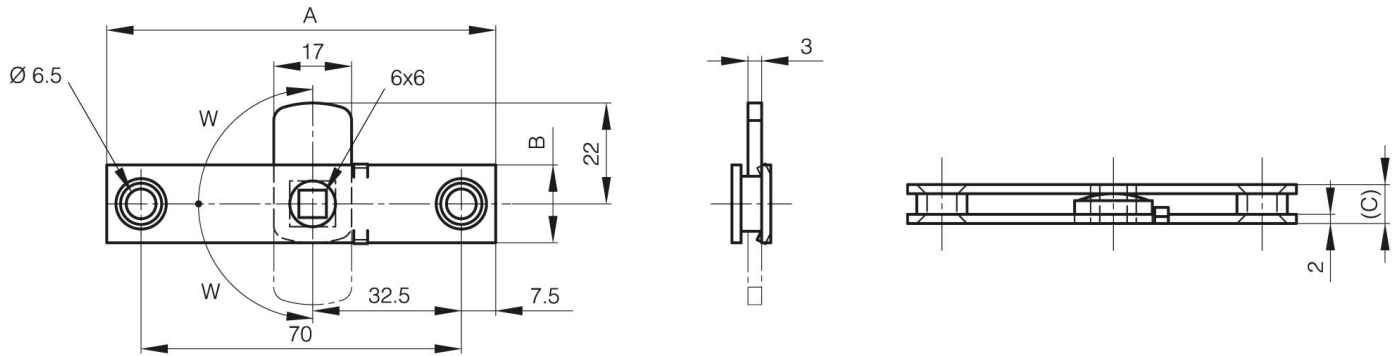

BUDGET LATCH - SQUARE 6X6 - STAINLESS STEEL

16-1-3972

Not handed.

A	85 mm
Material	304 stainless steel

Weight (g)	56 g
B	17 mm
C	8.5 mm
Finish	raw

W (opening angle)	90° Degré
--------------------------	-----------