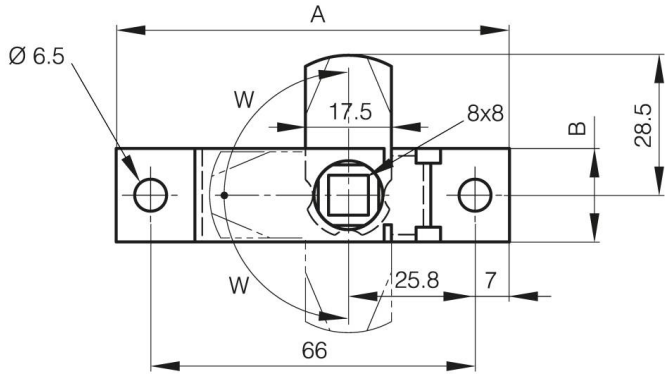

BUDGET LATCHES - SQUARE 8X8

16-1-4086

Not handed. 3 indent positions.

A	80 mm
Material	304 stainless steel
Weight (g)	63 g

B	19 mm
C	8 mm
Finish	raw

W (opening angle)	90° Degré
--------------------------	-----------