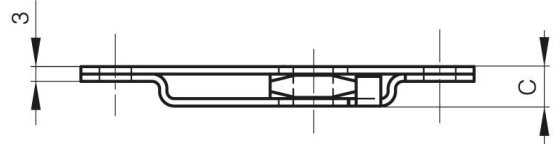

BUDGET LATCHES - SQUARE 8X8

16-1-4086

Not handed. 3 indent positions.

A	80 mm
Material	304 stainless steel
Weight (g)	63 g

B	19 mm
C	8 mm
Finish	raw

W (opening angle)	90° Degré
--------------------------	-----------