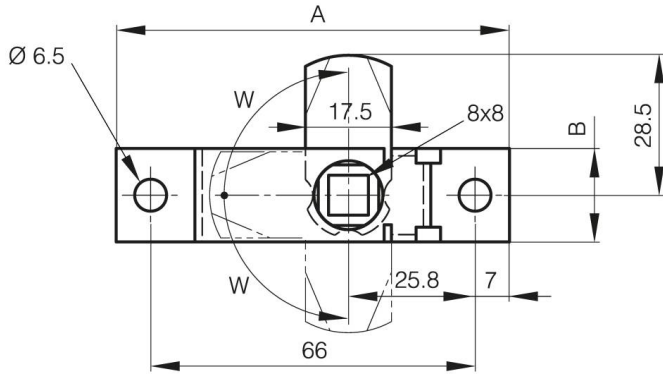

BUDGET LATCHES - SQUARE 8X8

16-1-4085

Not handed. 3 indent positions.

A	80 mm
Material	steel
Weight (g)	63 g

B	19 mm
C	8 mm
Finish	zinc plated

W (opening angle)	90° Degré
--------------------------	-----------