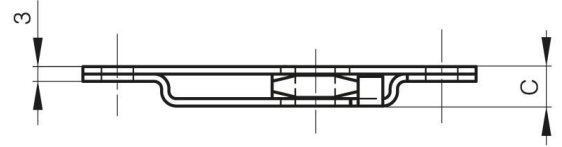

BUDGET LATCHES - SQUARE 8X8

16-1-4085

Not handed. 3 indent positions.

A	80 mm
Material	steel
Weight (g)	63 g

B	19 mm
C	8 mm
Finish	zinc plated

W (opening angle)	90° Degré
--------------------------	-----------