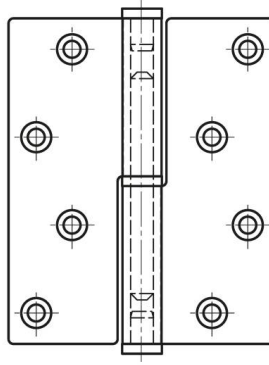

## **LIFT-OFF HINGES 100 X 82 MM - STAINLESS STEEL WITH 8 HOLES**

**14-7-3675**

Only the visible side has a brushed finish.

Produced mainly in stainless steel, for a complete description of the materials contact us.

A (length)	100 mm
Note	type 1 / square corners
Material	304 stainless steel
Weight (g)	220 g
B (width)	82 mm
C	2.5 mm
S	6 mm
D (pin diameter)	7
Finish	brushed

14-7-3675

14-7-3679