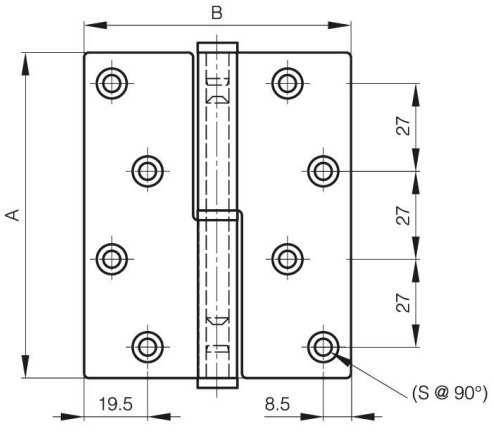

## **LIFT-OFF HINGES 100 X 82 MM - STAINLESS STEEL WITH 8 HOLES**

**14-7-3675**

Only the visible side has a brushed finish.

Produced mainly in stainless steel, for a complete description of the materials contact us.

A (length)	100 mm
Note	type 1 / square corners
Material	304 stainless steel
Weight (g)	220 g
B (width)	82 mm
C	2.5 mm
S	6 mm
D (pin diameter)	7
Finish	brushed

14-7-3675

14-7-3679