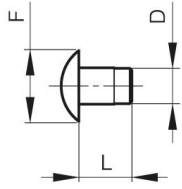

PLUG (VA) FOR MODULO SYSTEM

27-1-3837

This plug combined with a headed pin (BT) enables you to make a hinge pin for Modulo hinges.

| | |
|-------------------------|---------------------|
| Material | 304 stainless steel |
| Weight (g) | 11 g |
| D (pin diameter) | 10 |

| | |
|------------------|-------|
| F (pitch) | 20 mm |
| Finish | raw |
| L | 12 mm |

VA
Vase
Plug
Stopfen

BT
Broche à Tête
Headed pin
Stift mit Kopf