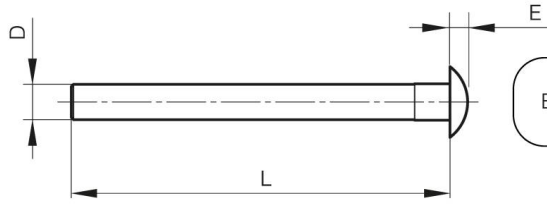

## **PLUG (VA) FOR MODULO SYSTEM**

**27-1-3834**

This plug combined with a headed pin (BT) enables you to make a hinge pin for Modulo hinges.

<b>Material</b>	steel
<b>Weight (g)</b>	11 g
<b>D (pin diameter)</b>	10

<b>F (pitch)</b>	20 mm
<b>Finish</b>	zinc plated
<b>L</b>	12 mm

VA  
Vase  
Plug  
Stopfen

BT  
Broche à Tête  
Headed pin  
Stift mit Kopf