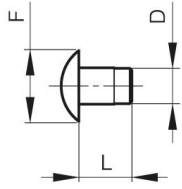

## **PLUG (VA) FOR MODULO SYSTEM**

**27-1-3834**

This plug combined with a headed pin (BT) enables you to make a hinge pin for Modulo hinges.

<b>Material</b>	steel
<b>Weight (g)</b>	11 g
<b>D (pin diameter)</b>	10

<b>F (pitch)</b>	20 mm
<b>Finish</b>	zinc plated
<b>L</b>	12 mm

VA  
Vase  
Plug  
Stopfen

BT  
Broche à Tête  
Headed pin  
Stift mit Kopf