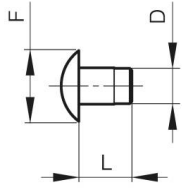

PLUG (VA) FOR MODULO SYSTEM

27-1-3833

This plug combined with a headed pin (BT) enables you to make a hinge pin for Modulo hinges.

Material	steel
Weight (g)	6 g
D (pin diameter)	8

F (pitch)	16 mm
Finish	zinc plated
L	12 mm

VA
Vase
Plug
Stopfen

BT
Broche à Tête
Headed pin
Stift mit Kopf