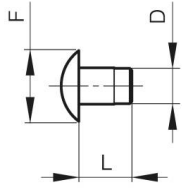

PLUG (VA) FOR MODULO SYSTEM

27-1-3835

This plug combined with a headed pin (BT) enables you to make a hinge pin for Modulo hinges.

Material	304 stainless steel
Weight (g)	3 g
D (pin diameter)	6

F (pitch)	12 mm
Finish	raw
L	12 mm

VA
Vase
Plug
Stopfen

BT
Broche à Tête
Headed pin
Stift mit Kopf