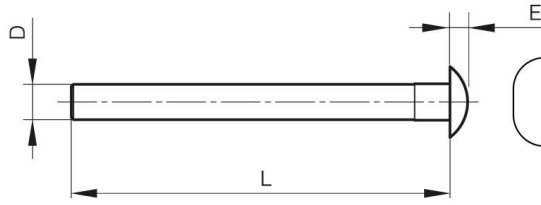

PLUG (VA) FOR MODULO SYSTEM

27-1-3835

This plug combined with a headed pin (BT) enables you to make a hinge pin for Modulo hinges.

Material	304 stainless steel
Weight (g)	3 g
D (pin diameter)	6

F (pitch)	12 mm
Finish	raw
L	12 mm

VA
Vase
Plug
Stopfen

BT
Broche à Tête
Headed pin
Stift mit Kopf