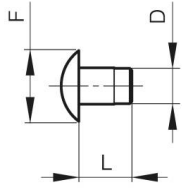

PLUG (VA) FOR MODULO SYSTEM

27-1-3832

This plug combined with a headed pin (BT) enables you to make a hinge pin for Modulo hinges.

Material	steel
Weight (g)	3 g
D (pin diameter)	6

F (pitch)	12 mm
Finish	zinc plated
L	12 mm

VA
Vase
Plug
Stopfen

BT
Broche à Tête
Headed pin
Stift mit Kopf