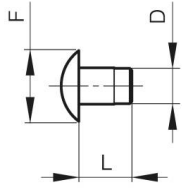

HEADED PIN BT FOR MODULO SYSTEM

27-1-3828

This pin combined with a plug (VA) enables you to make a hinge pin for Modulo hinges.

Material	steel
Weight (g)	68 g
E (knuckle or thickness)	5 mm

D (pin diameter)	10
Finish	zinc plated
L	106 mm

VA
Vase
Plug
Stopfen

BT
Broche à Tête
Headed pin
Stift mit Kopf