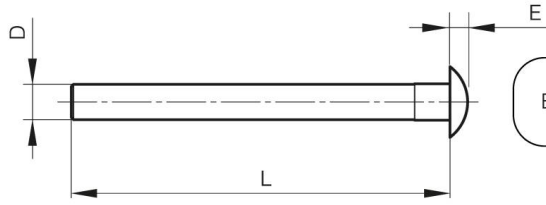

HEADED PIN BT FOR MODULO SYSTEM

27-1-3828

This pin combined with a plug (VA) enables you to make a hinge pin for Modulo hinges.

Material	steel
Weight (g)	68 g
E (knuckle or thickness)	5 mm

D (pin diameter)	10
Finish	zinc plated
L	106 mm

VA
Vase
Plug
Stopfen

BT
Broche à Tête
Headed pin
Stift mit Kopf