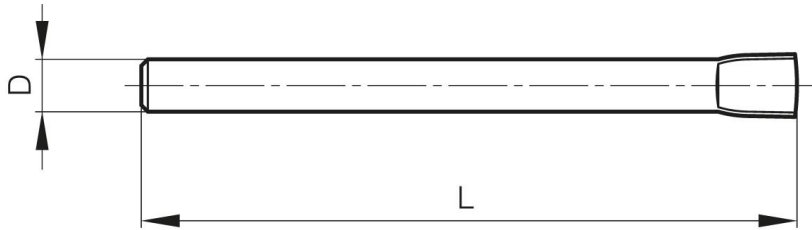

EXPANDED PIN BG FOR MODULO SYSTEM

27-1-3824

This pin alone enables you to make a hinge pin for Modulo hinges.

Material	304 stainless steel
Weight (g)	39 g
D (pin diameter)	8

Finish	raw
L	100 mm

BG Broche Gonflée
Expanded pin
Gestauchter Stift