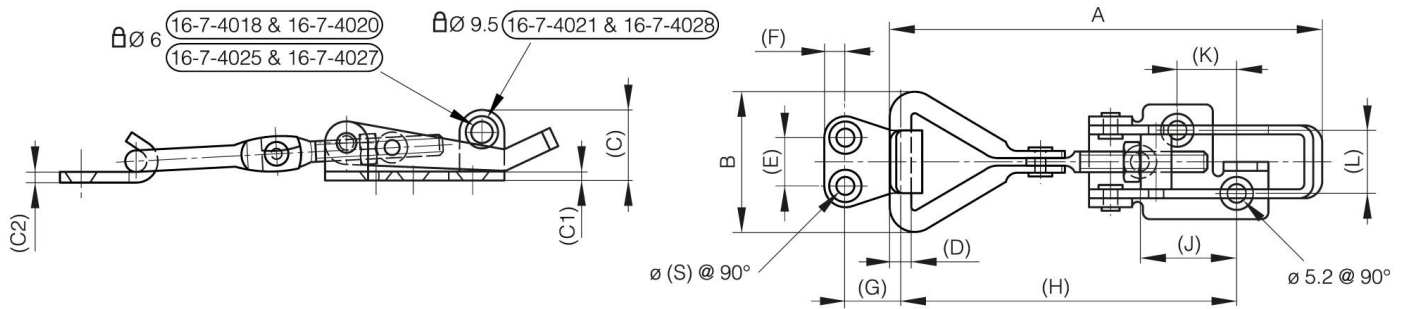

## **ADJUSTABLE TOGGLE LATCHES WITH STRIKE - PADLOCKABLE - 82 MM TO 118 MM**

**16-7-4020**

<b>A</b>	108 mm
<b>Note</b>	$108 < A < 119$

<b>Material</b>	steel
<b>Weight (g)</b>	102 g
<b>B</b>	34 mm
<b>C</b>	17 mm
<b>S (hole diameter)</b>	5.2 mm
<b>E (knuckle or thickness)</b>	17 mm
<b>D (pin diameter)</b>	5
<b>F (pitch)</b>	6 mm
<b>G (pitch)</b>	10 mm
<b>H (height or starting holes)</b>	85-96 mm
<b>Finish</b>	zinc plated
<b>J</b>	27 mm
<b>L</b>	18 mm
<b>C1</b>	2.5 mm
<b>C2</b>	3 mm

<b>K</b>	16 mm
----------	-------